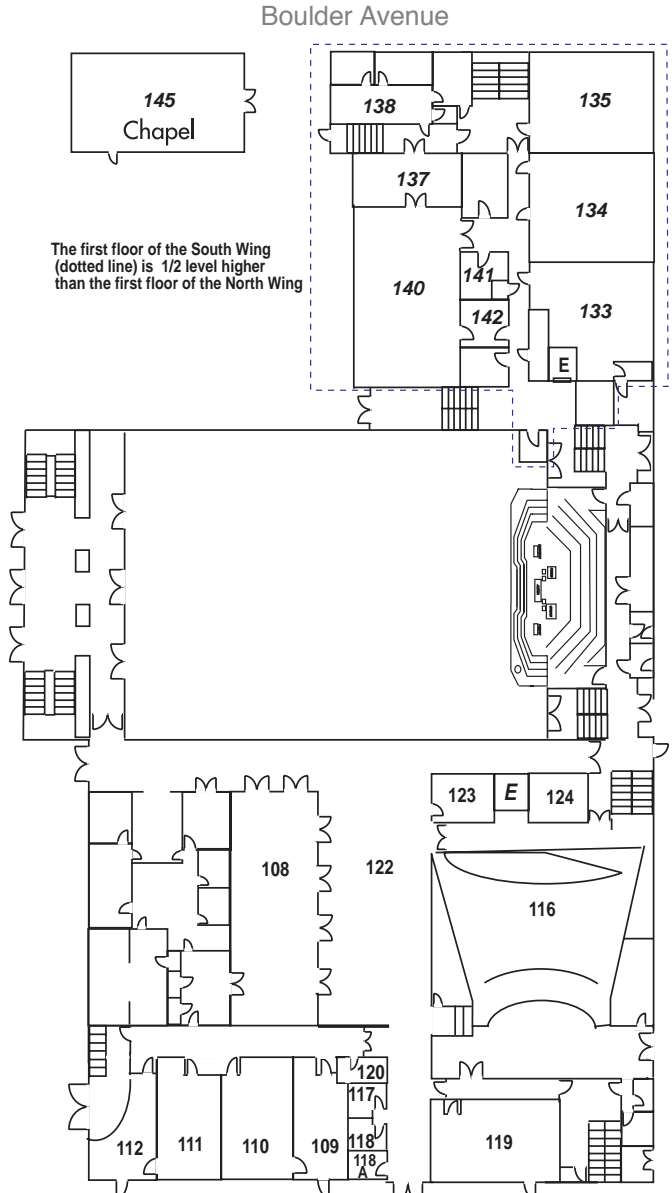

# FACILITY MAP OF FIRST UNITED METHODIST CHURCH

Boulder Avenue

St. Vrain Street

**BASEMENT**

Boulder Avenue

The first floor of the South Wing (dotted line) is 1/2 level higher than the first floor of the North Wing