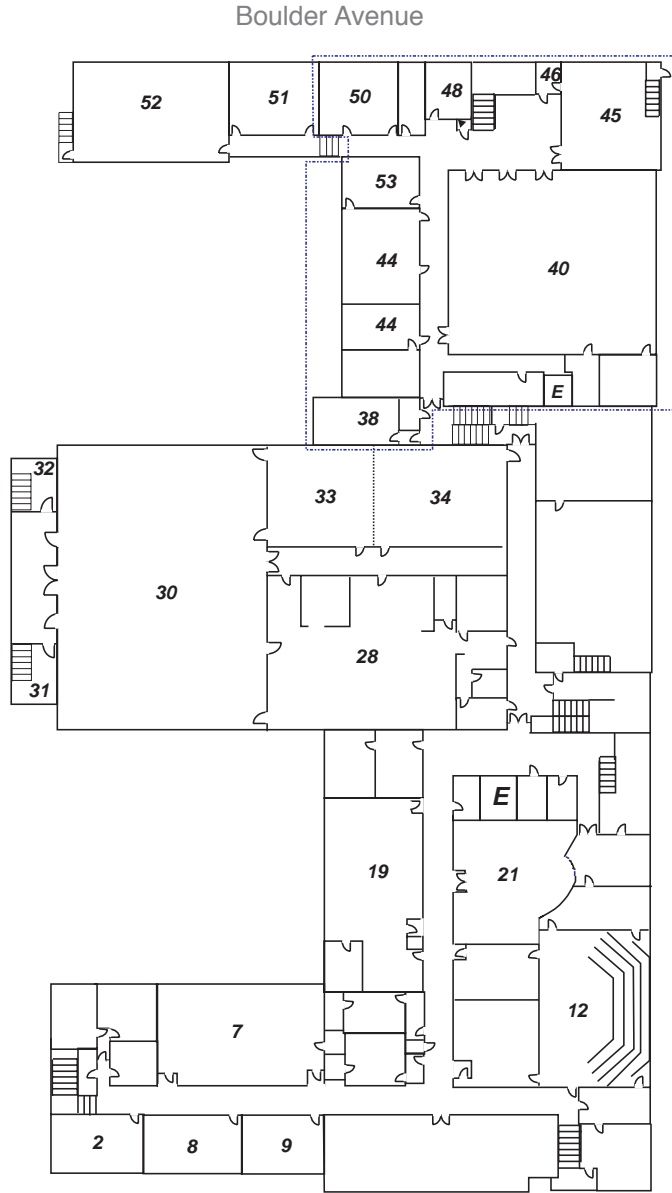

# FACILITY MAP OF FIRST UNITED METHODIST CHURCH

Boulder Avenue

St. Vrain Street

**BASEMENT**

Boulder Avenue

The first floor of the South Wing (dotted line) is 1/2 level higher than the first floor of the North Wing