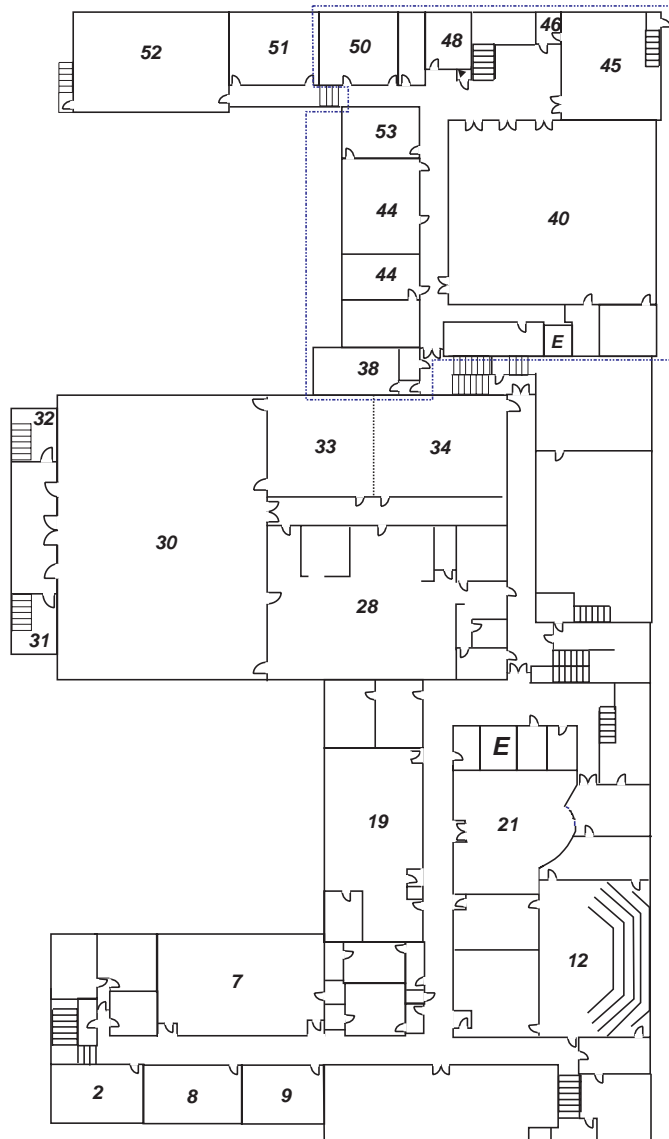

WHERE HEAD & HEART WALK HAND IN HAND

FACILITY MAP OF FIRST UNITED METHODIST CHURCH

Boulder Avenue

St. Vrain Street

BASEMENT

Boulder Avenue

St. Vrain Street

FIRST FLOOR