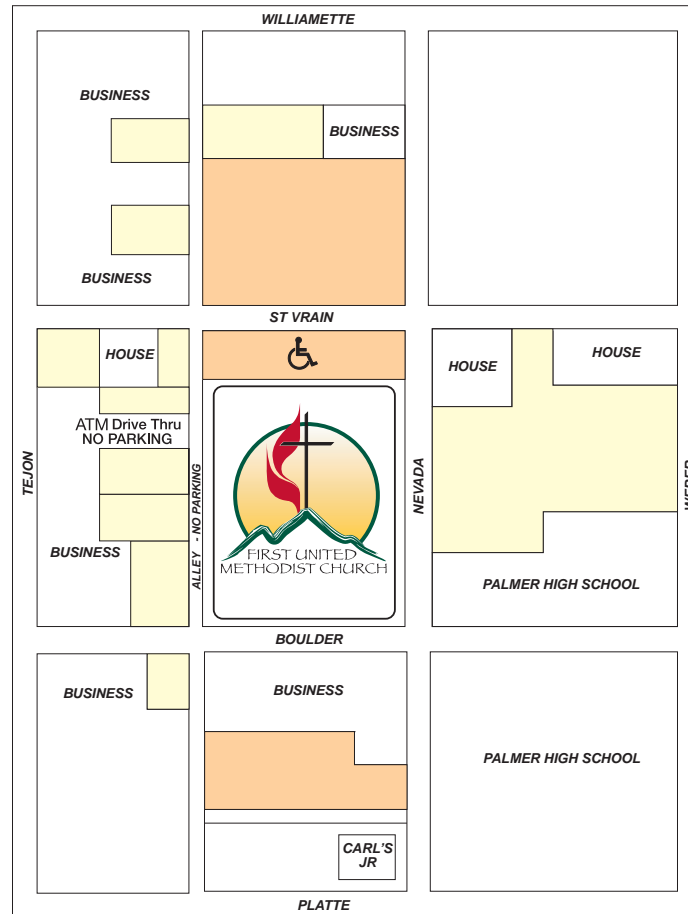

Boulder Avenue

St. Vrain Street

THIRD FLOOR

420 North Nevada Avenue
Colorado Springs, CO 80903
719-471-8522 • www.fumc-cs.org

— Office Hours —
Monday through Friday, 8:30 AM to 5:00 PM

PARKING MAP

| | |
|--|----------------------------------------------------------------------------------------------|
| | First United Methodist Church Parking Available for all services & church business |
| | Business & Palmer High School Parking Available only on Sundays |

NOTES

- Street Parking on St. Vrain, Nevada & Boulder
- No Double Parking
- No Parking in Bank Drive Thru or Alley
- Handicap Parking on North Side of Building

Facility & Parking Maps

**FIRST UNITED
 METHODIST CHURCH**
 COLORADO SPRINGS, COLORADO

WHERE HEAD & HEART WALK HAND IN HAND

FACILITY MAP OF FIRST UNITED METHODIST CHURCH

Boulder Avenue

St. Vrain Street

BASEMENT

Boulder Avenue

St. Vrain Street

FIRST FLOOR

Boulder Avenue

St. Vrain Street

SECOND FLOOR