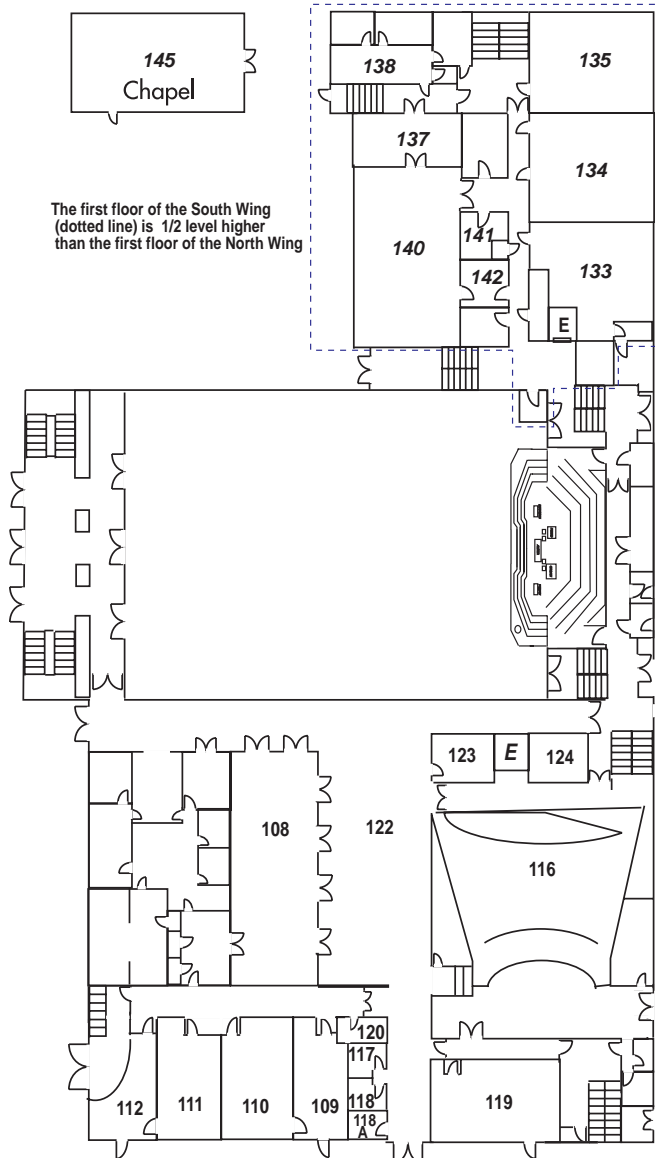

WHERE HEAD & HEART WALK HAND IN HAND

FACILITY MAP OF FIRST UNITED METHODIST CHURCH

Boulder Avenue

St. Vrain Street

BASEMENT

Boulder Avenue

St. Vrain Street

FIRST FLOOR

Boulder Avenue

St. Vrain Street

SECOND FLOOR