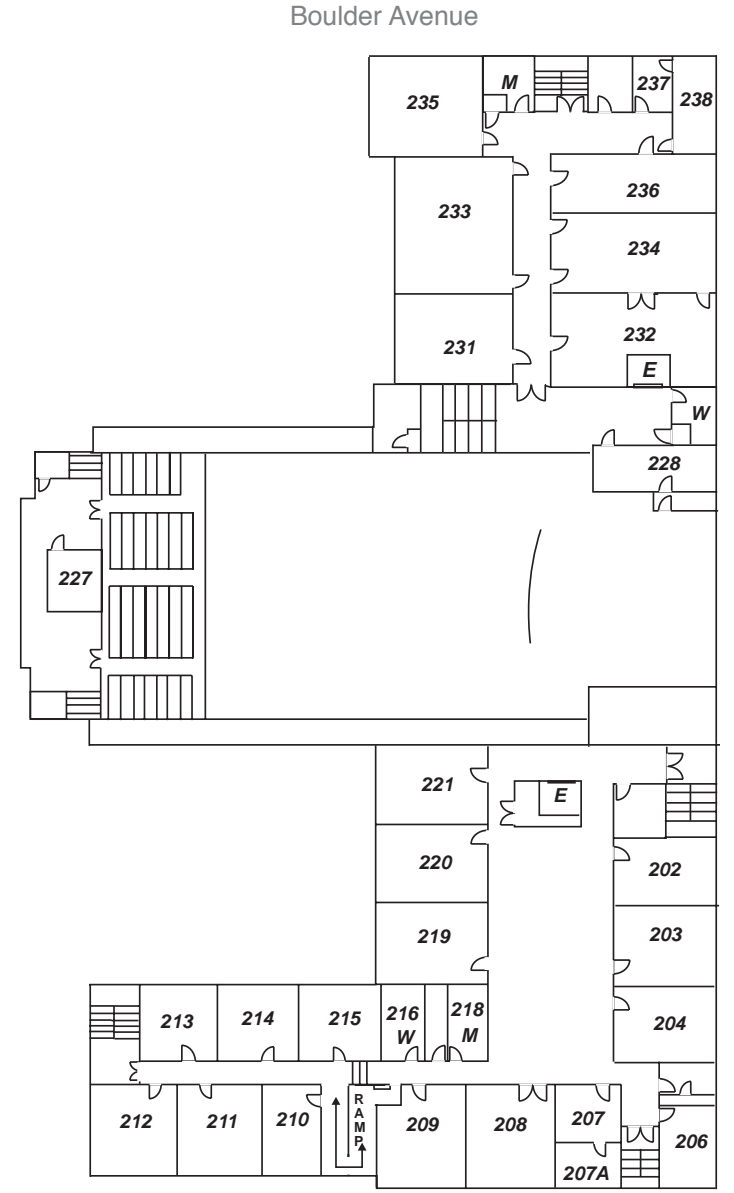

# FACILITY MAP OF FIRST UNITED METHODIST CHURCH

Boulder Avenue

St. Vrain Street

**BASEMENT**

Boulder Avenue

The first floor of the South Wing (dotted line) is 1/2 level higher than the first floor of the North Wing

St. Vrain Street

**FIRST FLOOR**

Boulder Avenue

St. Vrain Street

**SECOND FLOOR**