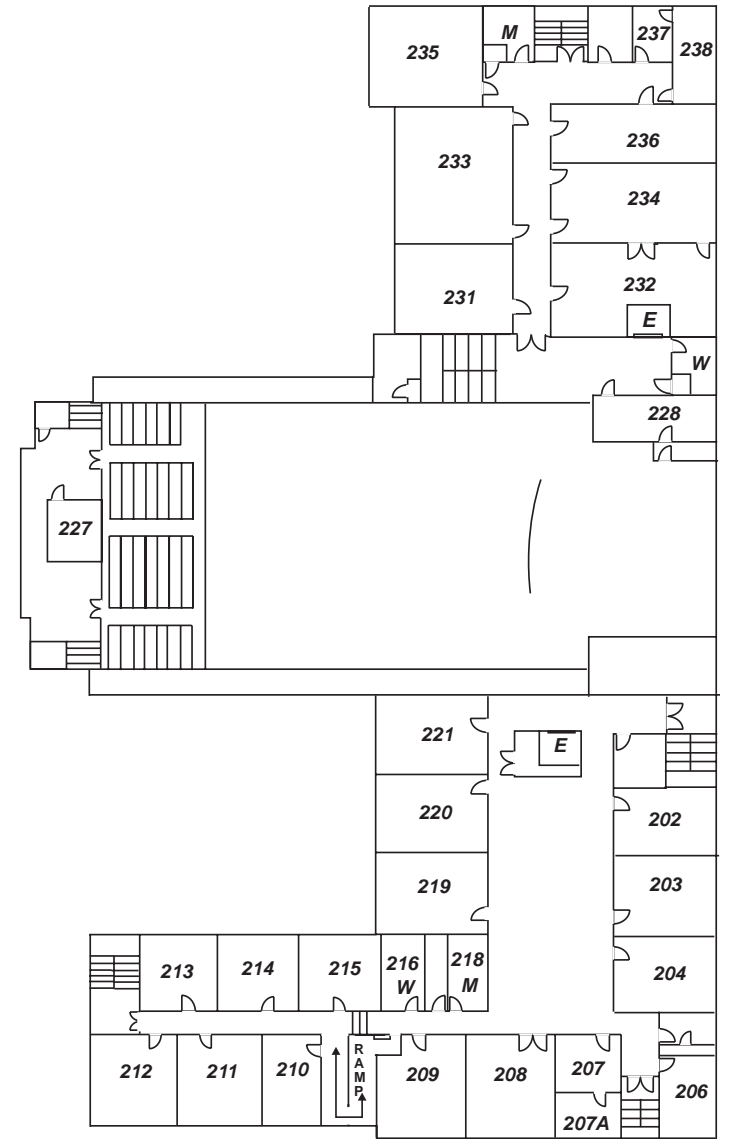

St. Vrain Street

SECOND FLOOR